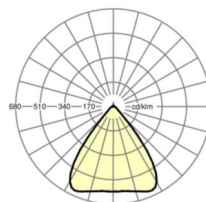

CHARACTERISTICS

Order number	19430026310
EAN number	4020863416868
Commodity code	94051190
Certification mark	IP 20, Protection class I, VDU 65°<3000, ENEC10 VDE, F, HACCP DIN10500/Food/IFS-application-related suitability/BRC, Indoor, CE
Impact resistance (IK rating)	IK03 (-20°C bis 45°C)
Ambient temperatur	ta -20°C to 45°C
Special properties	Ready for IoT
Warranty period	5 years
State funding programs	BEG - Federal funding for efficient buildings (valid only for Germany)

ELECTRICAL ENGINEERING

Controller	Electronic driver DALI2 (1 pcs.)
System output	39W
Mains voltage	230V/50Hz
Circuit breakers (inrush current)	13 pieces/B10, 24 pieces/B16, 25 pieces/C10, 40 pieces/C16
Energy efficiency class/light source	C

LIGHTING TECHNOLOGY

Placement	LED, Colour rendering/Light colour CRI ≥ 80 / 4000K
Colour tolerance (MacAdam)	3SDCM
Photobiological safety (Luminaire)	RG1
Nominal luminous flux	7160lm
LED service life	50000h L80/B10 (Tq 45°C)
Luminaire luminous efficiency	186lm/W
Beam angle	80° (C0) / 80° (C90)
UGR lat./long.	17.3 / 17.6

MECHANICS

Housing colour	traffic white RAL 9016
Dimensions (LxWxH/DxH)	2299mm x 55mm x 37mm
Weight (net)	2.5kg
Type of installation	Mounting rail system installation, Light structure

Dimensions

L	2299 mm	Length
B	55 mm	Width
H	37 mm	Height

DEEP-LINK

<https://www.regiolux.de/en/article/19430026310>